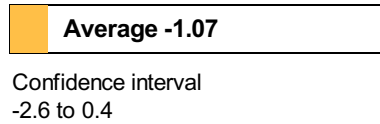

Writing

Number of pupils = 58

Pupils with adjusted scores = 0