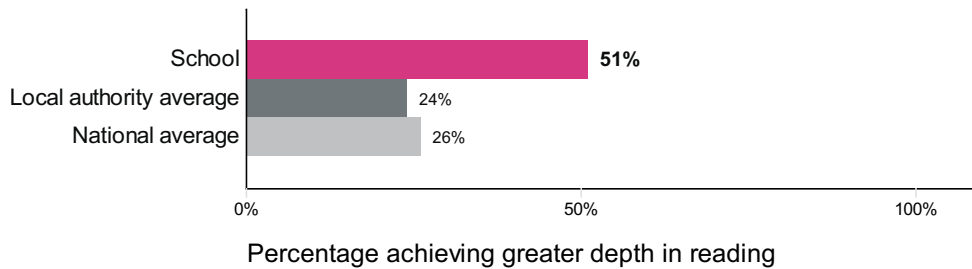

This is the ASP default view

Silverhill Primary School (URN: 112765)

Key stage 1

This is provisional data for 2017/18. CLA data is not currently available, therefore we are not currently publishing breakdowns of data such as disadvantaged which appeared previously. This information will be included in a later release.

Percentage achieving at least the expected standard in reading

Number of pupils = 59

Percentage achieving greater depth in reading

Number of pupils = 59

Percentage achieving at least the expected standard in writing