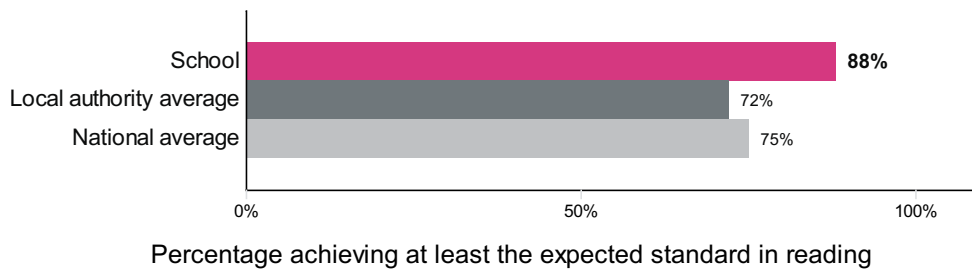

This is the ASP default view

Silverhill Primary School (URN: 112765)

Key stage 1

This is provisional data for 2017/18. CLA data is not currently available, therefore we are not currently publishing breakdowns of data such as disadvantaged which appeared previously. This information will be included in a later release.

Percentage achieving at least the expected standard in reading

Number of pupils = 59

Percentage achieving greater depth in reading

Number of pupils = 59

Percentage achieving at least the expected standard in writing