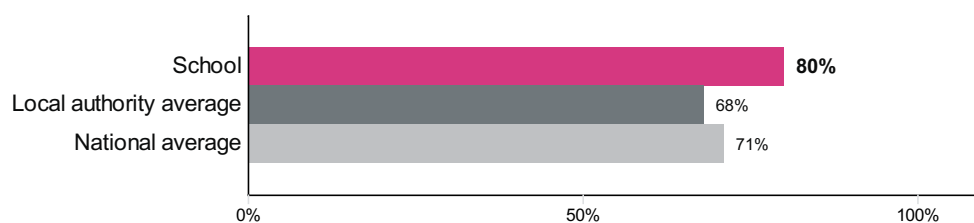

This is the ASP default view

Silverhill Primary School (URN: 112765)

Early Years Foundation Stage

This is final data for 2016/2017.

Percentage of pupils achieving a good level of development

Number of pupils = 61

Percentage of pupils achieving a good level of development